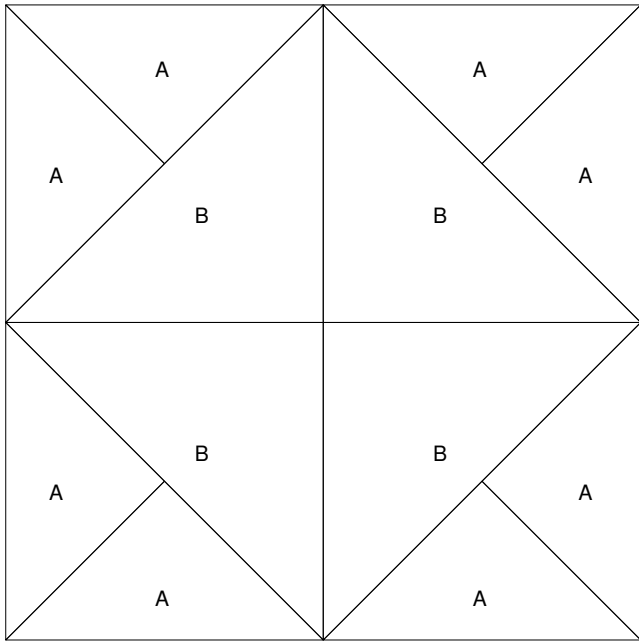

Sulista - Southern Belle

Pattern for 30.00x30.00 block
Key Block (14/50 actual size)

B